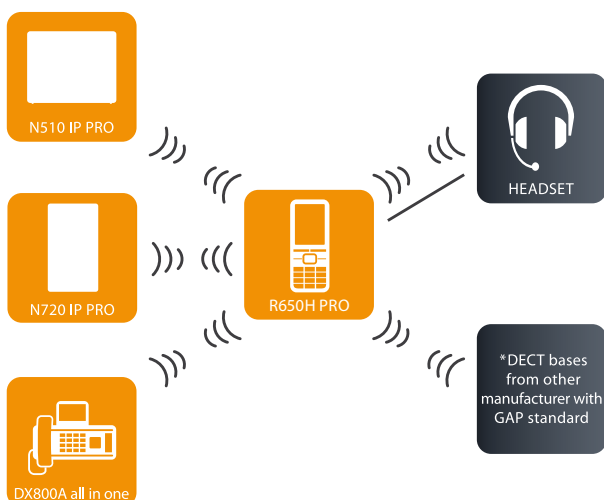

Receiving calls

- Caller indication displayed via CLIP and CNIP ¹
- Display and Spot LED lighted
- Ringtone for VIP entries selectable
- Individual ringer melodies for VIP entries and internal callers
- Anonymous call silencing ¹
- Vibrating alert

Missed calls

- Signalled via display and illuminated message waiting indicator
- List showing up to 20 missed calls with caller indication ¹
- Local missed call list behind 3rd party single and multicell systems with GAP ¹
- Direct dialling of the missed call list

Audio

- HD Audio supporting HDSP™/CAT-IQ 2.0
- Hands free talking with excellent audio quality
- Side keys for easy volume adjustment
- 22 selectable ringer melodies with 5 volume levels and crescendo
- Selectable audio profiles (personal, silent and loud)
- Headset via 2,5-mm jack

Keypad

- Ergonomic, illuminated keypad in high quality rubber material
- Message waiting key with blinking LED
- Profile key to apply personal, silent and loud settings directly
- Keylock (#-key) with PIN protection
- Side key for easy volume control

Additional Features

- Organiser with calendar and reminder functions
- Email-Reader ¹
- Info services ¹
- Screensaver (picture, slideshow, clock, info service) ¹
- Battery charge also in power off state
- Warning tones when out of the DECT range and vice versa
- Silent charger mode during parallel ringing with other phone registered at the same user

Connectivity